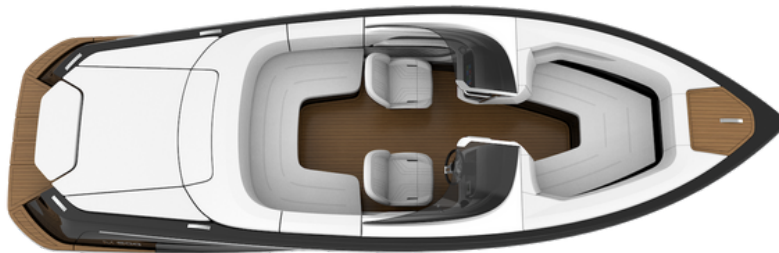

M800 SPYDER

PRICE LIST 2023

STANDARD EQUIPMENT

Hull, deck in white

Upholstery of your choice (according to MARIAN catalogue)

Instruments: on-board computer - speedometer - clock - 12V gauge

Electric motor 60 kW | Lithium ion battery 61.8 kWh

Charger 3 kW - 230V | 16A

Teak bathing platform with integrated stainless steel bathing ladder

Premium leather and stainless steel steering wheel

Retractable mooring cleats

Bimini retractable and integrated in deck

Fusion Whitebox Radio with Bluetooth, speaker "Optics" Fusion FM Series

LED ambient lighting

Storage space in the floor

LED position lights - 12 V socket - Automatic bilge pump

Electrically lowerable rear flap (backrest bathing platform)