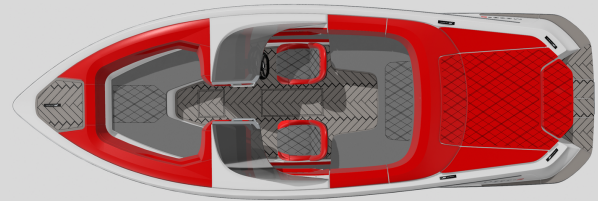

M800-R

COLORWAY

M800-R Anthracite

Hull and Deck Colour: Anthracite

Upholstery: ABT Red & Marine Alcantara Anthracite

Diamond-Stitched Seating

M800-R White

Hull and Deck Colour: White

Upholstery: ABT Red & Marine Alcantara Grey

Diamond-Stitched Seating

ABT | MARIAN MOTOR

Next-Gen Electric Motor 250 kW | Performance Mode: 450 kW

Lithium-Ion Battery 121.5 kWh | Charging: 22 kW (Type 2) & 120 kW (CCS)