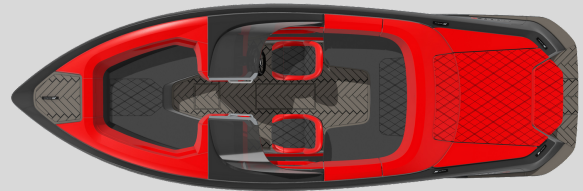

M800-R

COLORWAY

M800-R Anthracite

Hull and Deck Colour: Anthracite

Upholstery: ABT Red & Marine Alcantara Anthracite

Diamond-Stitched Seating

M800-R White

Hull and Deck Colour: White

Upholstery: ABT Red & Marine Alcantara Grey

Diamond-Stitched Seating

ABT | MARIAN MOTOR

Next-Gen Electric Motor 250 kW | Performance Mode: 450 kW

Lithium-Ion Battery 121.5 kWh | Charging: 22 kW (Type 2) & 120 kW (CCS)